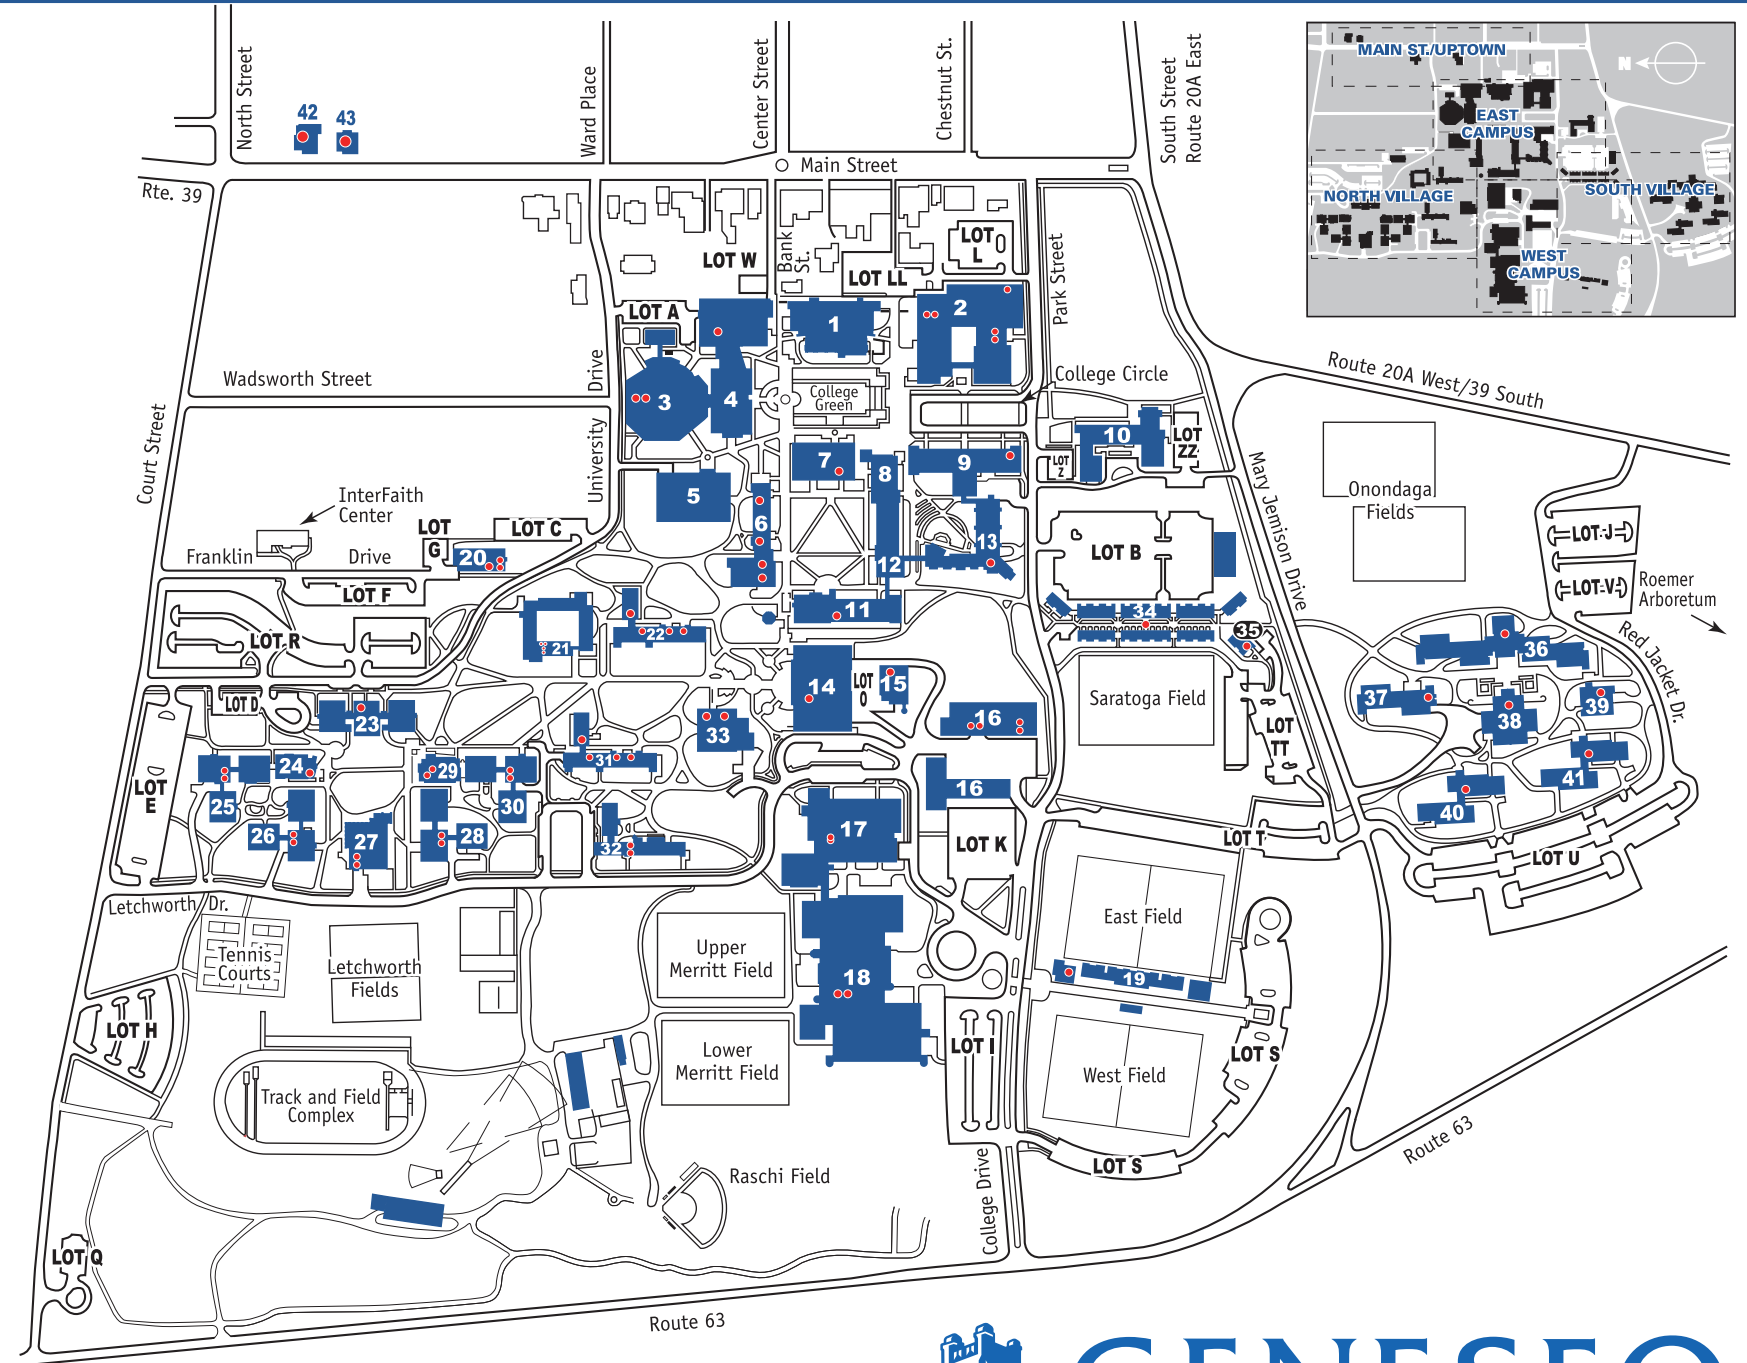

West Campus

- (14) **MacVittie College Union** (Room 106)
- (15) **Heating Plant** (Room 105)
- (16) **Clark Service Buildings** (Room 102 • Room 103 • Room 117B • Room 117C)
- (17) **Schrader Sports & Recreation Building** (Room 37 • Room 108)
- (18) **Merritt Athletic Center** (Room 120 • Room 124)
- (19) **College Stadium** (N108)

North Village

- (20) **Lauderdale Health Center** (Room 103 • Room 104 • Room 205B)
- (21) **Steuben Hall** (Room 114 • Room 115 • Room 216 • Room 217)
- (22) **Jones Hall** (Room 103 • Room 115 • Room 127 • Room 262)
- (23) **Erie Hall** (Room C103)
- (24) **Seneca Hall** (Room 100)
- (25) **Ontario Hall** (Room C101 • Room C103)
- (26) **Genesee Hall** (Room C101 • Room C103)
- (27) **Letchworth Dining Complex** (Room 202 • Room 203)
- (28) **Wyoming Hall** (Room 1301 • Room 1303)
- (29) **Putnam Hall** (Room 2 • Room 112)
- (30) **Allegany Hall** (Room 1301 • Room 1303)
- (31) **Livingston Hall** (Room 103 • Room 115 • Room 127 • Room 262)
- (32) **Monroe Hall** (Room 107 • Room 108)
- (33) **Mary Jemison Dining Complex** (Room 102 • Room 105)

South Village

- (34) **Saratoga Terrace** (private student townhouses)
- (35) **Saratoga Commons** (Room 105)
- (36) **Onondaga Hall** (Room 211 • Room 212)
- (37) **Niagara Hall** (Room 234 • Room 235)
- (38) **Red Jacket Dining Complex** (Room 108)
- (39) **Wayne Hall** (Room 221 • Room 222)
- (40) **Nassau Hall** (Room 233 • Room 234)
- (41) **Suffolk Hall** (Room 233 • Room 234)

Main St./Uptown

- (42) **President's Residence** (First Floor)
- (43) **Campus House (CAS)** (First Floor)

GENESEO

THE STATE UNIVERSITY OF NEW YORK