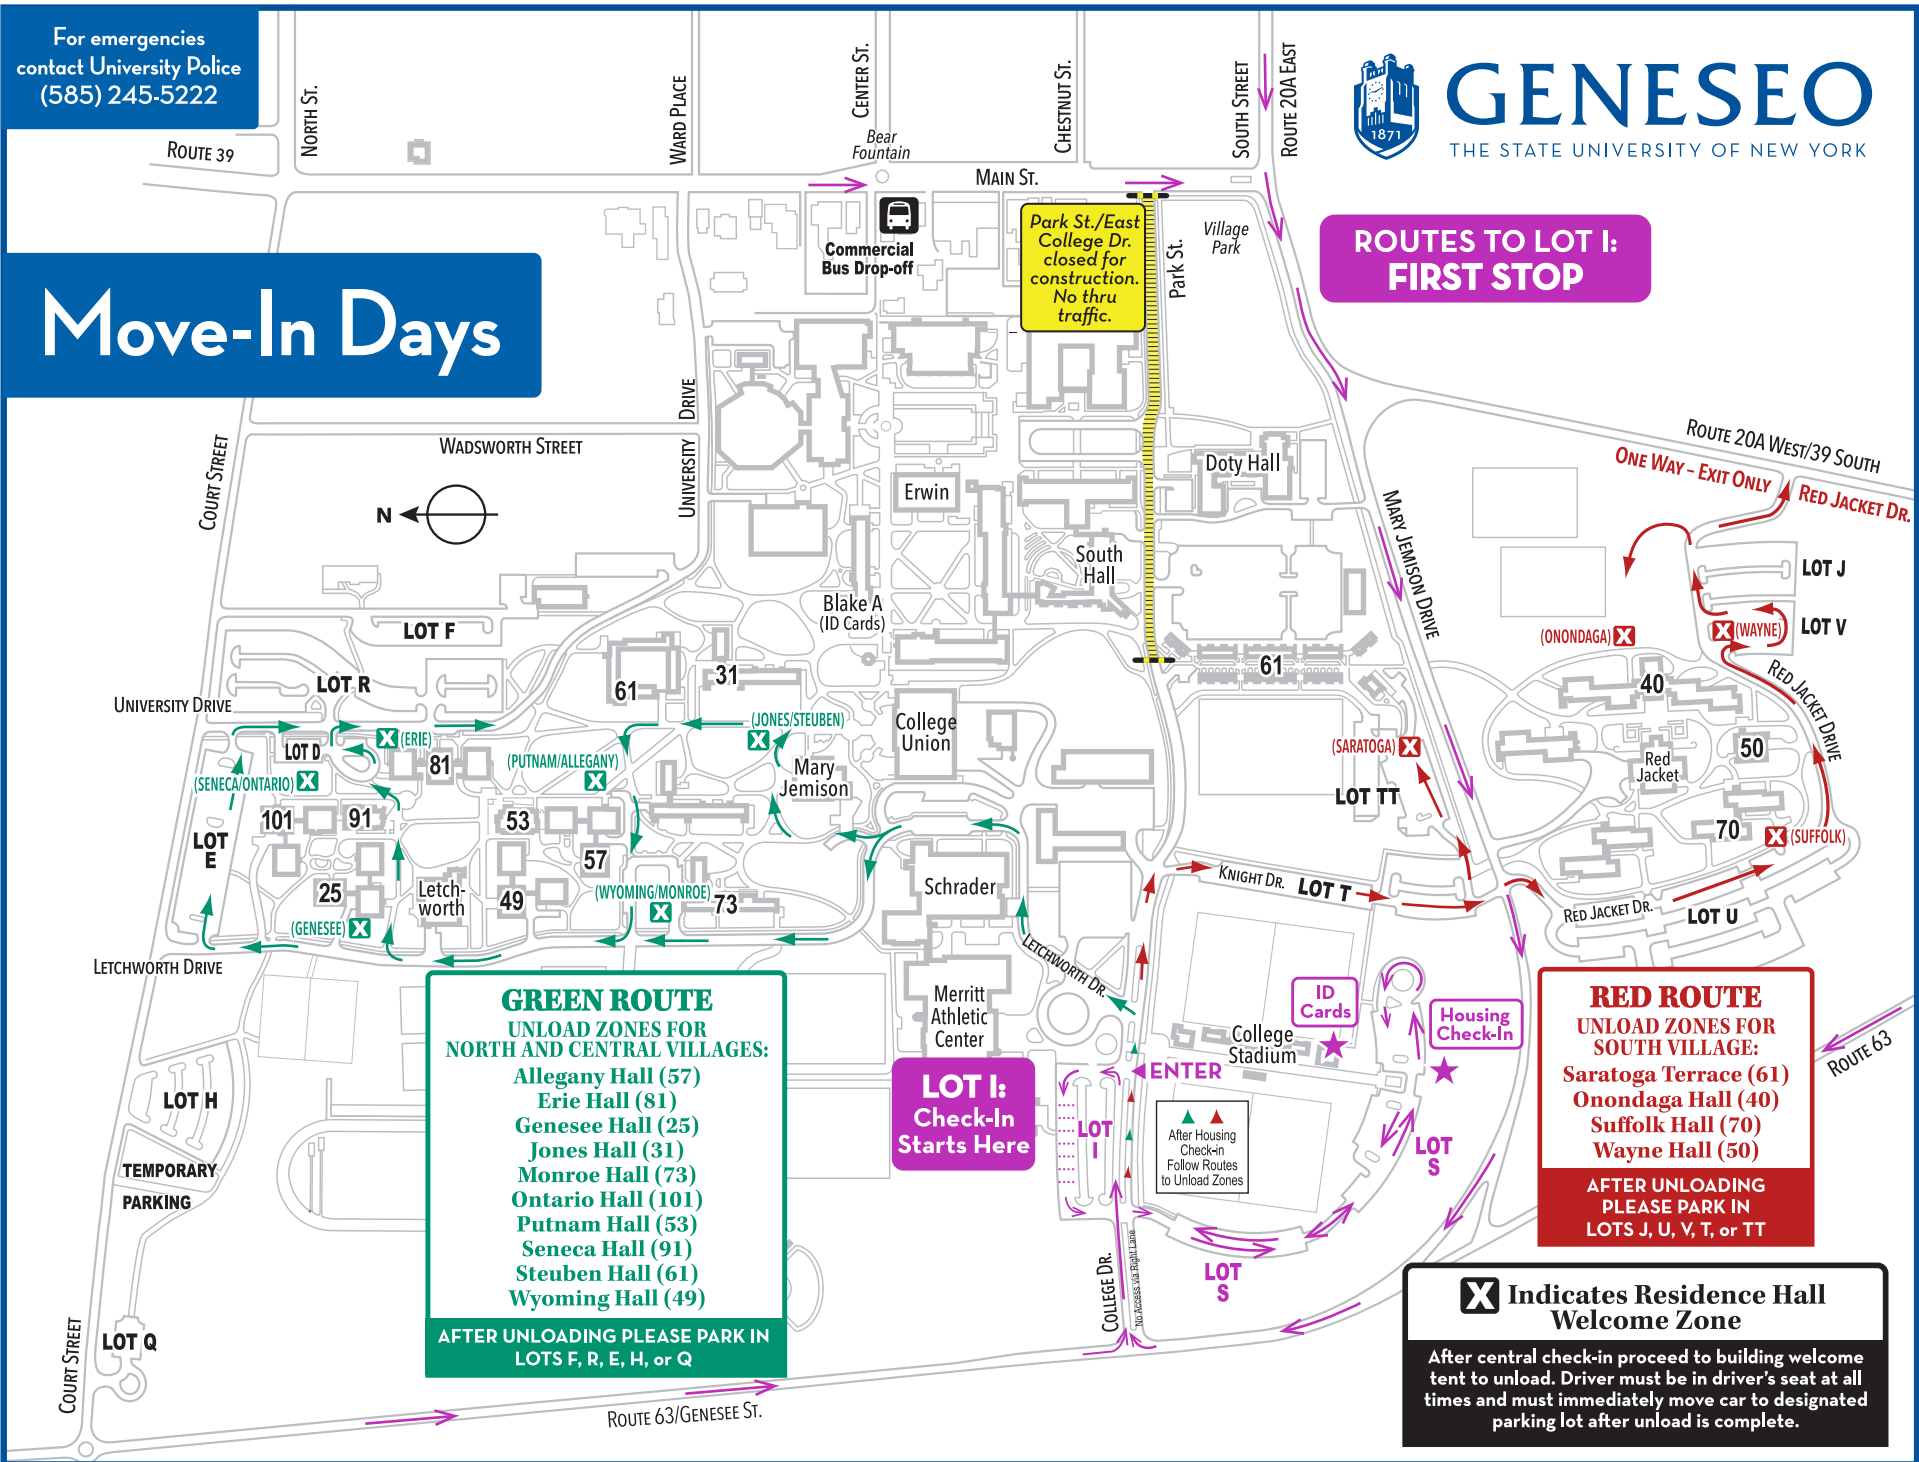

For emergencies
contact University Police
(585) 245-5222

GENESEO
THE STATE UNIVERSITY OF NEW YORK

Move-In Days

**ROUTES TO LOT I:
FIRST STOP**

Park St./East College Dr. closed for construction. No thru traffic.

GREEN ROUTE
UNLOAD ZONES FOR NORTH AND CENTRAL VILLAGES:
Allegany Hall (57)
Erie Hall (81)
Genesee Hall (25)
Jones Hall (31)
Monroe Hall (73)
Ontario Hall (101)
Putnam Hall (53)
Seneca Hall (91)
Steuben Hall (61)
Wyoming Hall (49)

AFTER UNLOADING PLEASE PARK IN LOTS F, R, E, H, or Q

**LOT I:
Check-In Starts Here**

RED ROUTE
UNLOAD ZONES FOR SOUTH VILLAGE:
Saratoga Terrace (61)
Onondaga Hall (40)
Suffolk Hall (70)
Wayne Hall (50)

AFTER UNLOADING PLEASE PARK IN LOTS J, U, V, T, or TT

X Indicates Residence Hall Welcome Zone

After central check-in proceed to building welcome tent to unload. Driver must be in driver's seat at all times and must immediately move car to designated parking lot after unload is complete.