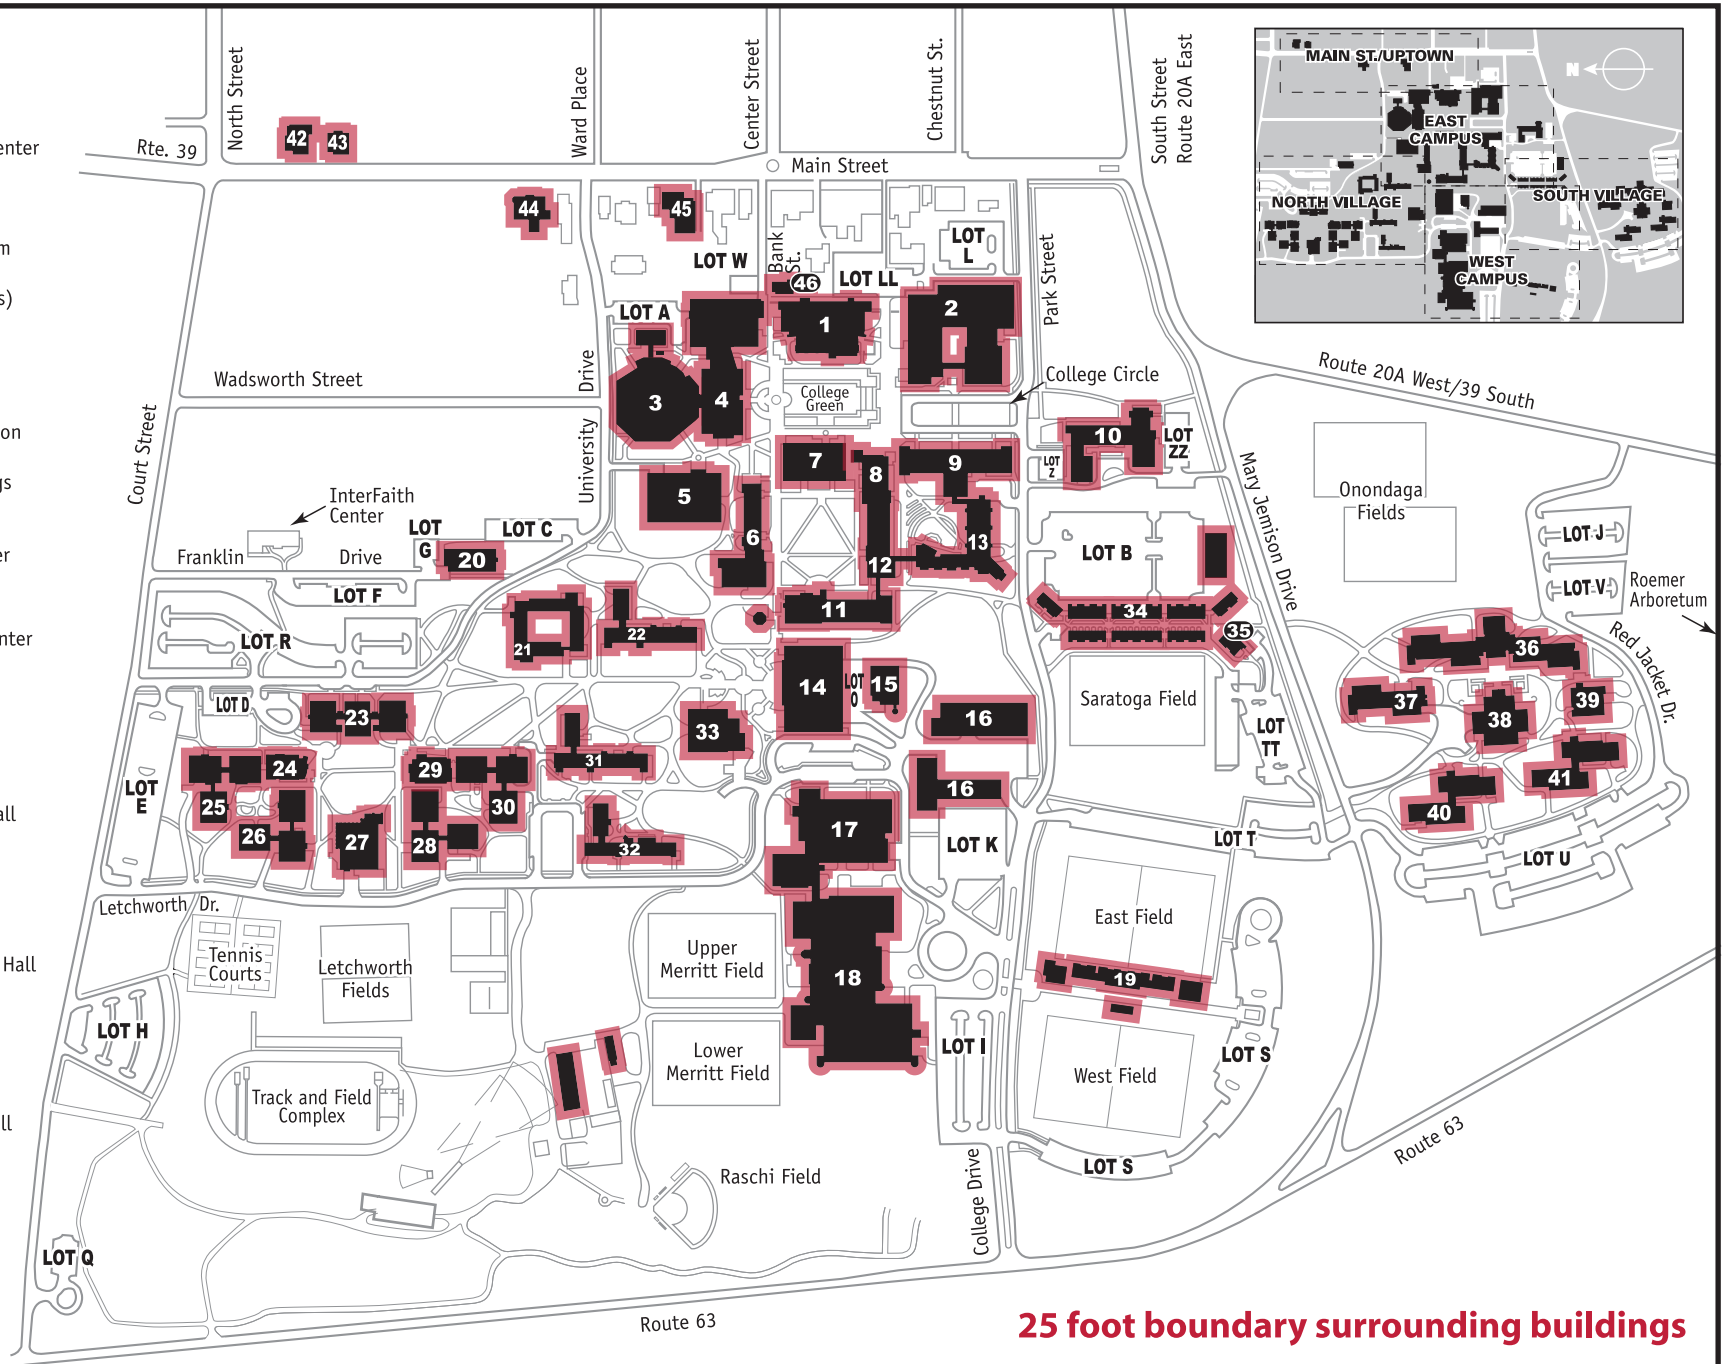

East Campus

- (1) Bailey Hall
- (2) Brodie Hall
- (3) Newton Lecture Hall
- (4) Integrated Science Center
- (5) Milne Library
- (6) Blake Hall
- (7) Erwin Hall
- (8) Wadsworth Auditorium
- (9) Welles Hall
- (10) Doty Hall (Admissions)
- (11) Sturges Hall
- (12) Fraser Hall
- (13) South Hall

West Campus

- (14) MacVittie College Union
- (15) Heating Plant
- (16) Clark Service Buildings
- (17) Schrader Sports & Recreation Building
- (18) Merritt Athletic Center
- (19) College Stadium

North Village

- (20) Lauderdale Health Center
- (21) Steuben Hall
- (22) Jones Hall
- (23) Erie Hall
- (24) Seneca Hall
- (25) Ontario Hall
- (26) Genesee Hall
- (27) Letchworth Dining Hall
- (28) Wyoming Hall
- (29) Putnam Hall
- (30) Allegany Hall
- (31) Livingston Hall
- (32) Monroe Hall
- (33) Mary Jemison Dining Hall

- (42) President's Residence
- (43) Campus House
- (44) McClellan House
- (45) Big Tree Inn
- (46) Roemer House

25 foot boundary surrounding buildings