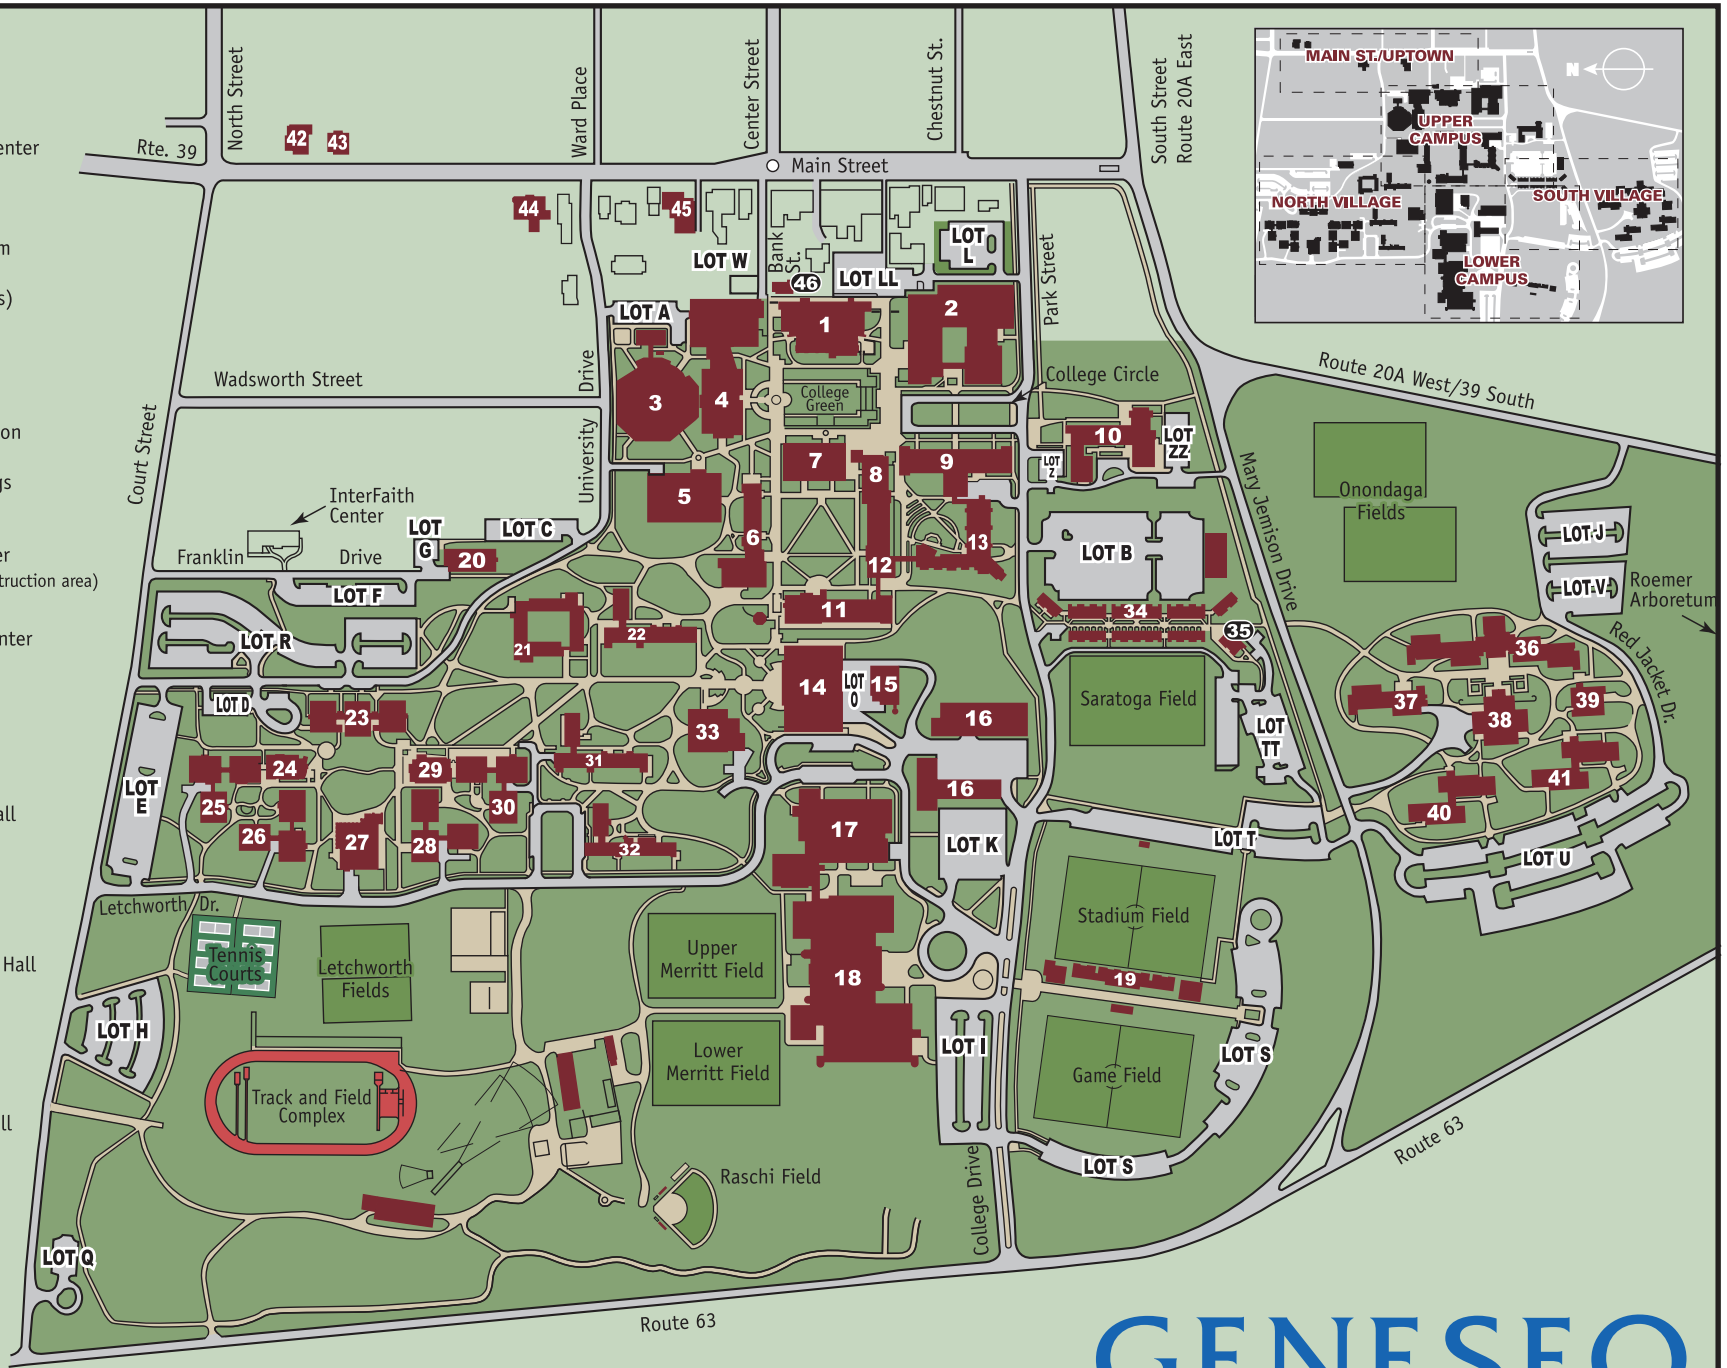

**Upper Campus**

- (1) Bailey Hall
- (2) Brodie Hall
- (3) Newton Lecture Hall
- (4) Integrated Science Center
- (5) Milne Library
- (6) Blake Hall
- (7) Erwin Hall
- (8) Wadsworth Auditorium
- (9) Welles Hall
- (10) Doty Hall (Admissions)
- (11) Sturges Hall
- (12) Fraser Hall
- (13) South Hall

**Lower Campus**

- (14) MacVittie College Union
- (15) Heating Plant
- (16) Clark Service Buildings
- (17) Schrader Sports & Recreation Building
- (18) Merritt Athletic Center
- (19) College Stadium (construction area)

**North Village**

- (20) Lauderdale Health Center
- (21) Steuben Hall
- (22) Jones Hall
- (23) Erie Hall
- (24) Seneca Hall
- (25) Ontario Hall
- (26) Genesee Hall
- (27) Letchworth Dining Hall
- (28) Wyoming Hall
- (29) Putnam Hall
- (30) Allegany Hall
- (31) Livingston Hall
- (32) Monroe Hall
- (33) Mary Jemison Dining Hall

- (42) President's Residence
- (43) Campus House
- (44) McClellan House
- (45) Big Tree Inn
- (46) Roemer House